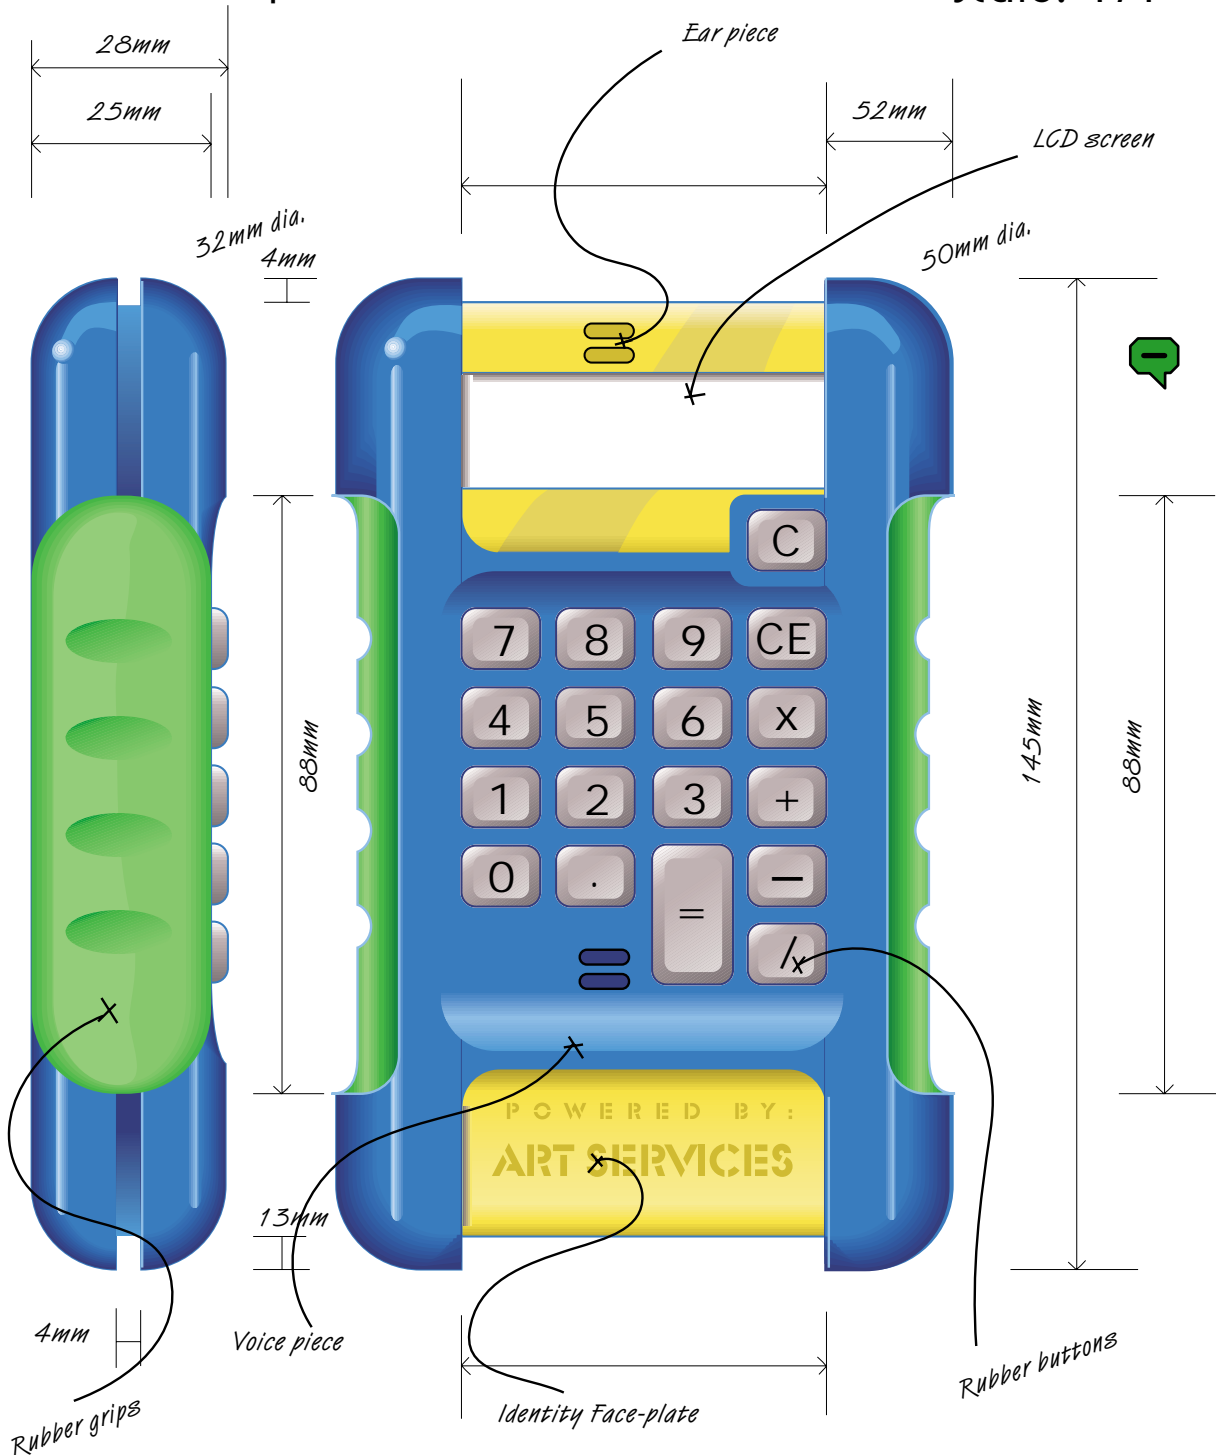

Product Visualisation/Concept

Mobile phone/Calulator Mk I

Scale: 1/1

Features: Cellular / Mobile phone, Calculator functions, ABS plastic construction, Impact resistant, Waterproof casing

Drawn by: P. Searle